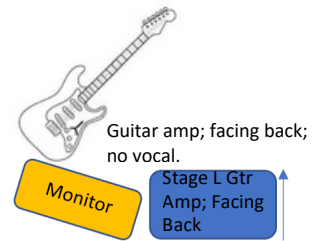

Stage L gtr monitor (FROM HOUSE): All vocals, touch of AC gtr; and other guitars only if requested