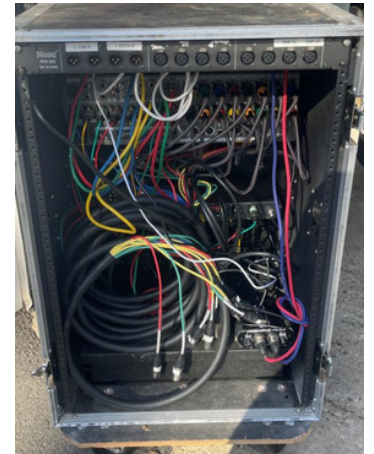

Monitor

Sue monitor (FROM HOUSE): mostly her vocal; very light touch of other vocals and AC gtr; Dual wedges, if available work great for her!!

Eric Lead Vocal Wireless mic receiver in IEM rack; Acoustic Gtr DI box near tuner on floor; IEMs from Hazz Co IEM Rig

## Input List – Hazzard County

- 1.Kick - Band Provided, Mounted and Wired
- 2.Snare - Band Provided, Mounted and Wired
- 3.Tom 1 - Band Provided, Mounted and Wired
- 4.Tom 2 - Band Provided, Mounted and Wired
- 5.Tom 3 - Band Provided, Mounted and Wired
- 6.Tom 4 - Band Provided, Mounted and Wired
- 7.Hi Hat - Band Provided, Mounted and Wired
- 8.OH (Need Boom Stand; Band Provided Mic; Wired)
- 9.Bass – DI from Head; Wired to Split
- 10.Acoustic Guitar – Band Provided DI on floor; band wired to Split
- 11.Stage Right Gtr – Band Provided, Mounted and Wired SM57
- 12.Stage Left Gtr – Band Provided, Mounted and Wired SM 57
- 13.Stage Right Vocal (Need Boom Stand)
- 14.Sue Vocal – Wireless in IEM Rack
- 15.Eric Vocal – Wireless in IEM Rack
- 16.Drummer Vocal (Need Boom Stand)